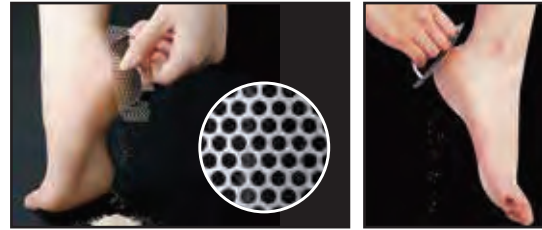

■ Skin-friendly heel care with perforated mesh

Stainless Steel Foot File

¥1,800+Tax A-76346

- Package size : W15.5 × D8.5 × H3.5cm
- Q'ty per carton : 60(20×3)
- Country of origin : Japan
- JAN : 4560264 390287