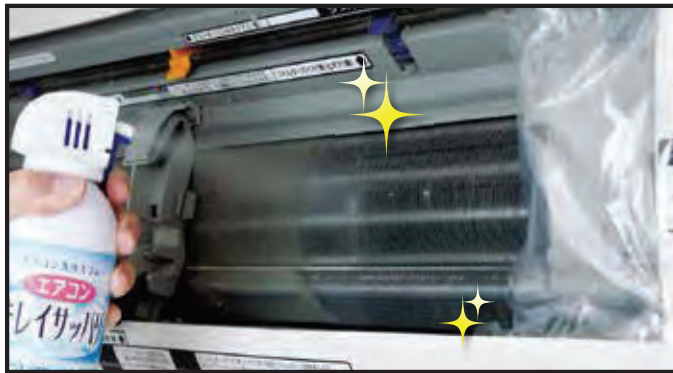

■ Cleaning, deodorising, disinfecting and mould-proofing AC

Neutral detergent

Approx. 420ml

For one use