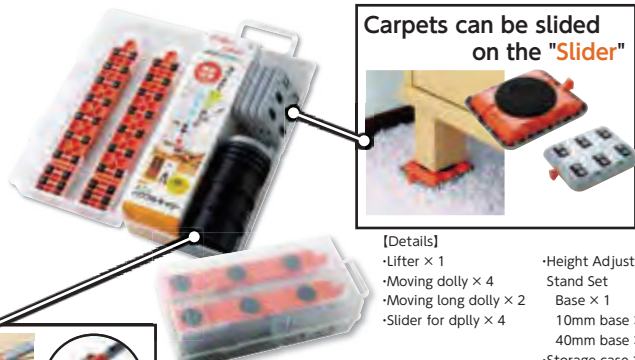

Special set of lifters and dollies

Carpets can be slid on the "Slider"

[Details]
-Lifter x 1
-Moving dolly x 4
-Moving long dolly x 2
-Slider for dolly x 4
-Height Adjustment Stand Set
Base x 1
10mm base x 3
40mm base x 3
-Storage case x 1

Duty Furniture Lifter & Moving Dolly Complete Set

¥8,000 +Tax A-76976

- Package size : W35 x D18 x H12cm
- Q'ty per carton : 9
- Country of origin : China (Lifter: Japan)
- JAN : 4989082 769769

Bento goods

Cookware

Kitchenware

Cleaning & Laundry

General Goods

INDEX

*Prices are for reference only, as they are listed at Japanese retail prices