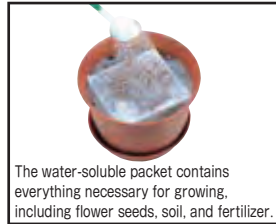

■ Blended pack of "31 types" of flower seeds that keep blooming