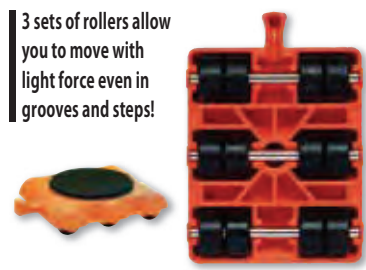

Easy and powerful to move furniture!

The dolly can move forward, backward, left, right, diagonally, and 360 degrees!

Long dolly convenient for pulling out furniture and putting it back in place again!

3 sets of rollers allow you to move with light force even in grooves and steps!