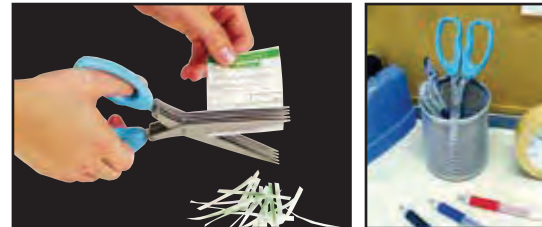

■ Protects personal information with 5-blade scissors

Paper Shredder Scissors 5 blades

¥1,800+Tax A-75279

- Package size : W13 × D2.5 × H27cm
- Q'ty per carton : 80(20×4)
- Country of origin : China
- JAN : 4989082 063348