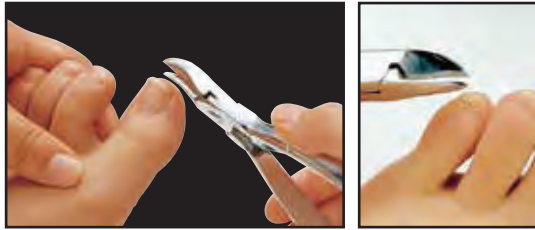

Core Training Slippers

¥2,500 +Tax

- Package size : W30×D10×H35cm
- Q'ty per carton : 18
- Country of origin : China

Pink A-77231
 ■ JAN : 4989082 772318

Black A-77230
 ■ JAN : 4989082 772301

■ Even deformed nails become beautifully shaped