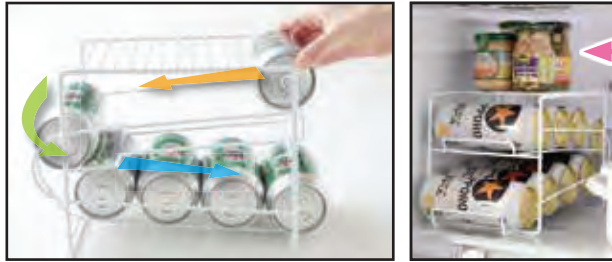

■ First can in, first can out