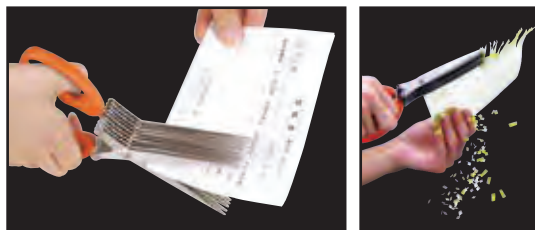

■ 9-blade allows you to shred a lot at once