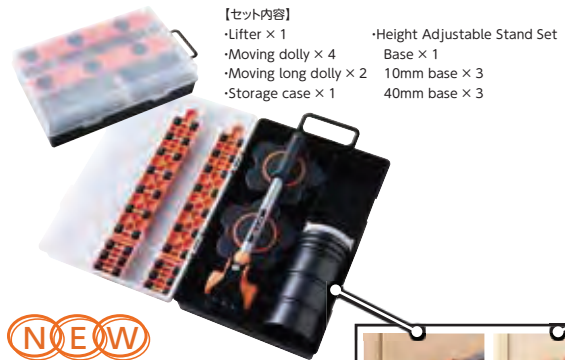

Special 360 degrees set!

[セット内容]
-Lifter x 1
-Moving dolly x 4
-Moving long dolly x 2
-Storage case x 1
-Height Adjustable Stand Set
Base x 1
10mm base x 3
40mm base x 3

NEW

Lifter and Dolly Set, 360 degrees

¥12,000 +Tax A-77755

- Package size : W34 x D22.5 x H10cm
- Q'ty per carton : 8
- Country of origin : China (Lifter: Japan)
- JAN : 4989082 777559