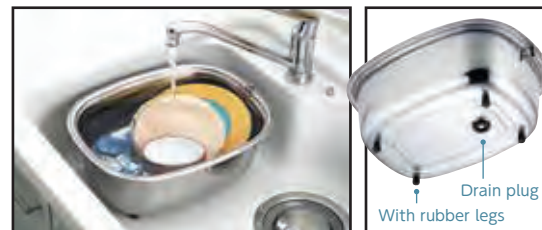

■ Easy to dispose of the water inside with Drain Plug