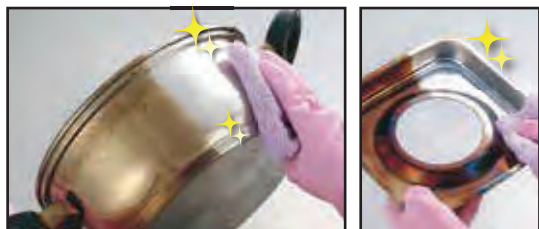

Washing Machine Drain Hose Cover & Rack

¥3,000+Tax A-76913

- Package size : W51 × D16.5 × H13cm
- Q'ty per carton : 12
- Country of origin : Japan
- JAN : 4989082 769134

Load
capacity:
15kg

■ Cleanly removes burns from stainless steel products