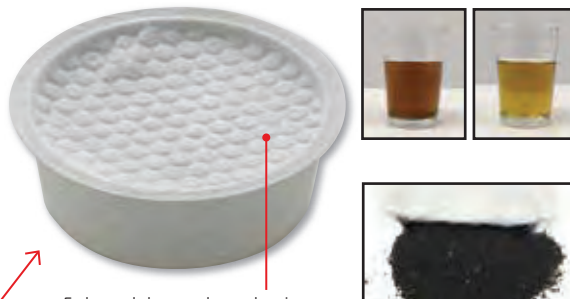

[Details]
 -Lid × 1
 -Colander plate × 1
 -Activated carbon cartridge × 1
 -Frame × 1
 -Body × 1

Double filter of non-woven fabric and activated carbon

Embossed shape reduces clogging of powdery debris

■ Approx. 10 uses per one cartridge