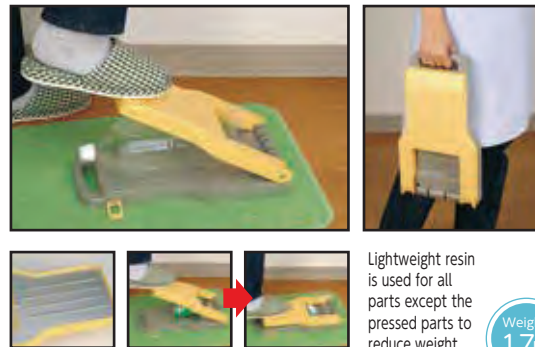

■ Able to crush 2L plastic bottles and steel cans with light force

Lightweight resin is used for all parts except the pressed parts to reduce weight.

Weight 1.7kg

Can & Plastic Bottle Crusher

¥3,500 +Tax A-75108

- Package size : W20.5 × D6 × H43cm
- Q'ty per carton : 8
- Country of origin : China
- JAN : 4989082 060545