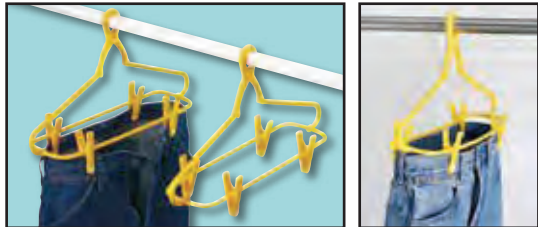

■ Easily dried by allowing air to flow through to the inside!