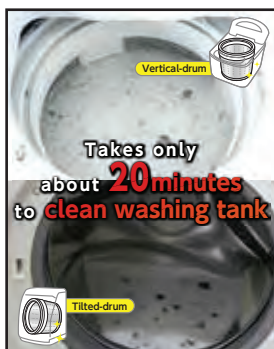

■ Professional cleaning power!

Bubbles Washing Machine Tub Cleaner

¥900 +Tax A-77595

- Package size : W12.5 × D3.5 × H22cm
- Q'ty per carton : 20
- Country of origin : Japan
- JAN : 4989082 775951