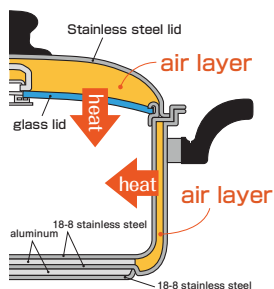

Since the heat is turned off, **the utility cost is reduced.**

·This pot has an air layer that keeps the food hot even after the heat is turned off after boiling.
·The result is as if the food has been cooked slowly in a short time.